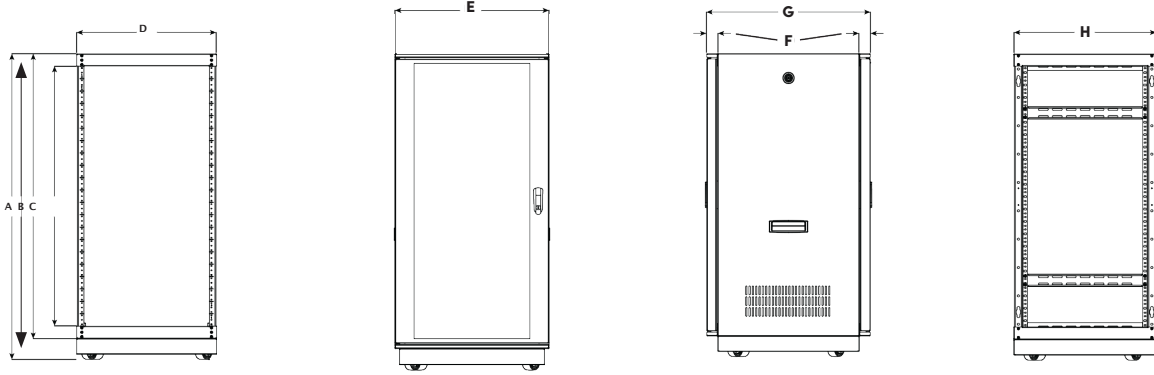

Rack Sizing Comparison Chart

Custom Series

Product	A Height w/ Casters"	B Height w/o Casters"	C Usable Rack Space Height	D Width	E Width Including Side Panels	F Front/ Rear Door Depth	G Depth w/ Front & Rear Doors	H Usable Depth	Overall Depth	Construction	UL Certified	Max Load Weight
SR-CUSTOM-21U-20IN	43.25" (109.8cm)	42.51" (108cm)	36.75" (93.3cm)	19.82" (50.3cm)	21.24" (53.95cm)	1.62" (4.1cm)	23.75" (60.3 cm)	20" (50.8cm)	20.21" (51.3cm)	Steel w/ Black Powder Coat	✓	1000 lbs (453.5kg)
SR-CUSTOM-21U-24IN	43.25" (109.8cm)	42.51" (108cm)	36.75" (93.3cm)	19.82" (50.3cm)	21.24" (53.95cm)	1.62" (4.1cm)	27.75" (70.5 cm)	24" (61cm)	24.21" (61.5cm)	Steel w/ Black Powder Coat	✓	1000 lbs (453.5kg)
SR-CUSTOM-21U-30IN	43.25" (109.8cm)	42.51" (108cm)	36.75" (93.3cm)	19.82" (50.3cm)	21.24" (53.95cm)	1.62" (4.1cm)	33.75" (85.7 cm)	30" (76.2cm)	30.21" (76.7cm)	Steel w/ Black Powder Coat	✓	1000 lbs (453.5kg)
SR-CUSTOM-27U-20IN	53.75" (136.5cm)	53" (134.6cm)	47.25" (120cm)	19.82" (50.3cm)	21.24" (53.95cm)	1.62" (4.1cm)	23.75" (60.3 cm)	20" (50.8cm)	20.21" (51.3cm)	Steel w/ Black Powder Coat	✓	1000 lbs (453.5kg)
SR-CUSTOM-27U-24IN	53.75" (136.5cm)	53" (134.6cm)	47.25" (120cm)	19.82" (50.3cm)	21.24" (53.95cm)	1.62" (4.1cm)	27.75" (70.5 cm)	24" (61cm)	24.21" (61.5cm)	Steel w/ Black Powder Coat	✓	1000 lbs (453.5kg)
SR-CUSTOM-27U-30IN	53.75" (136.5cm)	53" (134.6cm)	47.25" (120cm)	19.82" (50.3cm)	21.24" (53.95cm)	1.62" (4.1cm)	33.75" (85.7 cm)	30" (76.2cm)	30.21" (76.7cm)	Steel w/ Black Powder Coat	✓	1000 lbs (453.5kg)
SR-CUSTOM-32U-20IN	62.5" (158.8cm)	61.75" (156.8cm)	56" (142.2cm)	19.82" (50.3cm)	21.24" (53.95cm)	1.62" (4.1cm)	23.75" (60.3 cm)	20" (50.8cm)	20.21" (51.3cm)	Steel w/ Black Powder Coat	✓	1000 lbs (453.5kg)
SR-CUSTOM-32U-24IN	62.5" (158.8cm)	61.75" (156.8cm)	56" (142.2cm)	19.82" (50.3cm)	21.24" (53.95cm)	1.62" (4.1cm)	27.75" (70.5 cm)	24" (61cm)	24.21" (61.5cm)	Steel w/ Black Powder Coat	✓	1000 lbs (453.5kg)
SR-CUSTOM-32U-30IN	62.5" (158.8cm)	61.75" (156.8cm)	56" (142.2cm)	19.82" (50.3cm)	21.24" (53.95cm)	1.62" (4.1cm)	33.75" (85.7 cm)	30" (76.2cm)	30.21" (76.7cm)	Steel w/ Black Powder Coat	✓	1000 lbs (453.5kg)
SR-CUSTOM-37U-20IN	71.25" (181cm)	70.50" (179.1cm)	64.75" (164.5cm)	19.82" (50.3cm)	21.24" (53.95cm)	1.62" (4.1cm)	23.75" (60.3 cm)	20" (50.8cm)	20.21" (51.3cm)	Steel w/ Black Powder Coat	✓	1000 lbs (453.5kg)
SR-CUSTOM-37U-24IN	71.25" (181cm)	70.50" (179.1cm)	64.75" (164.5cm)	19.82" (50.3cm)	21.24" (53.95cm)	1.62" (4.1cm)	27.75" (70.5 cm)	24" (61cm)	24.21" (61.5cm)	Steel w/ Black Powder Coat	✓	1000 lbs (453.5kg)
SR-CUSTOM-37U-30IN	71.25" (181cm)	70.50" (179.1cm)	64.75" (164.5cm)	19.82" (50.3cm)	21.24" (53.95cm)	1.62" (4.1cm)	33.75" (85.7 cm)	30" (76.2cm)	30.21" (76.7cm)	Steel w/ Black Powder Coat	✓	1000 lbs (453.5kg)
SR-CUSTOM-42U-20IN	79.9" (203cm)	79.25" (201.3cm)	73.5" (186.7cm)	19.82" (50.3cm)	21.24" (53.95cm)	1.62" (4.1cm)	23.75" (60.3 cm)	20" (50.8cm)	20.21" (51.3cm)	Steel w/ Black Powder Coat	✓	1000 lbs (453.5kg)
SR-CUSTOM-42U-24IN	79.9" (203cm)	79.25" (201.3cm)	73.5" (186.7cm)	19.82" (50.3cm)	21.24" (53.95cm)	1.62" (4.1cm)	27.75" (70.5 cm)	24" (61cm)	24.21" (61.5cm)	Steel w/ Black Powder Coat	✓	1000 lbs (453.5kg)
SR-CUSTOM-42U-30IN	79.9" (203cm)	79.25" (201.3cm)	73.5" (186.7cm)	19.82" (50.3cm)	21.24" (53.95cm)	1.62" (4.1cm)	33.75" (85.7 cm)	30" (76.2cm)	30.21" (76.7cm)	Steel w/ Black Powder Coat	✓	1000 lbs (453.5kg)